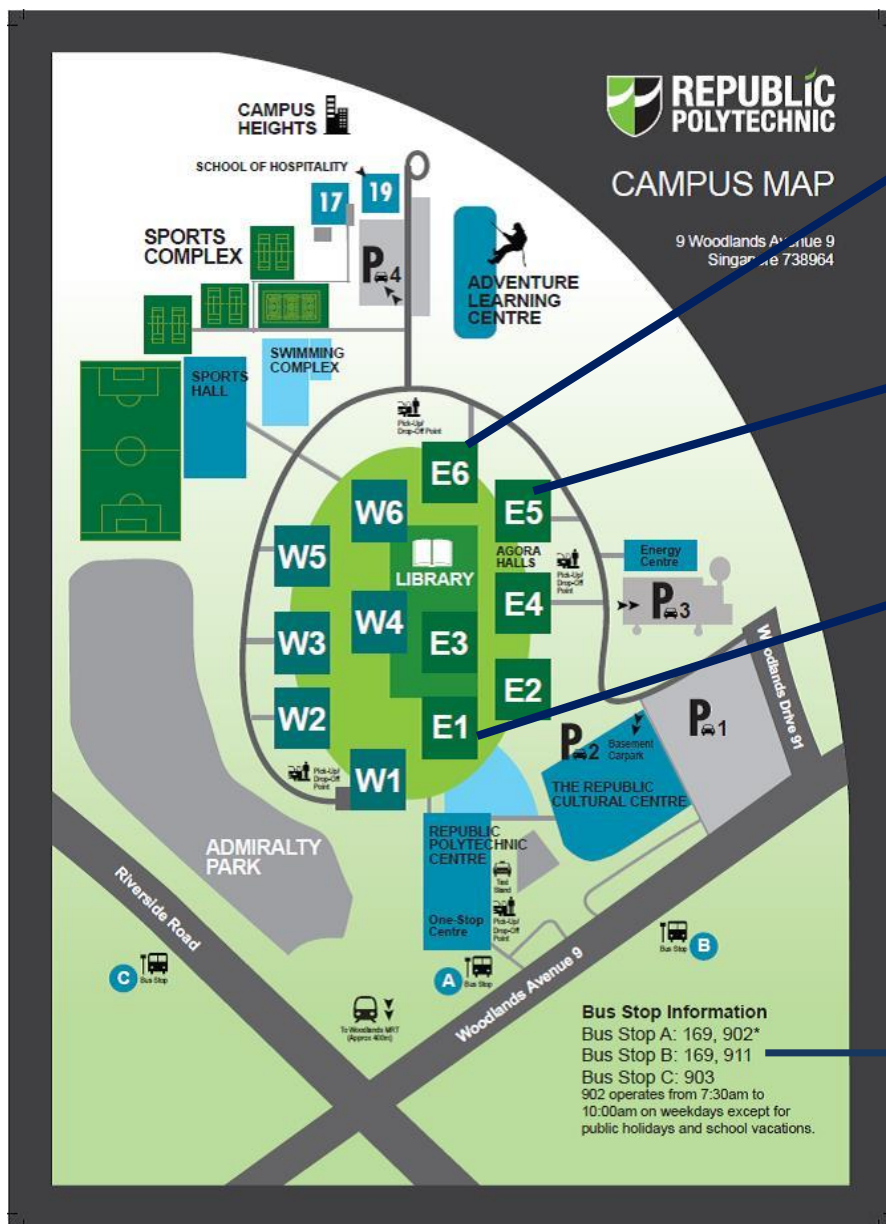

Location of University of Glasgow Singapore Office Map of Republic Polytechnic Campus

**E6 - Computer Lab
A to D located
@ Pod E6, Level 1**

**E5 – Lecture Room (LR-E5)
Located @ Pod E5, Level 3**

**E1 – University of
Glasgow Singapore
Office is located @
Pod E1, Level 8**

**Republic Polytechnic's address
9, Woodlands Avenue 9
Singapore 738964**

**Nearest MRT: Woodlands
Bus No: 169, 911
(From Woodlands Bus Interchange)**

**Note: Driving to RP, Recommend to park @ P3
and enter Pod E4 or Pod E2 to get to Pod E1**

**University
of Glasgow**

Singapore

Located at Pod E1, Level 8

Republic Polytechnic

Singapore 738964

Tel.66970968

E-mail. singapore-cs-rp@glasgow.ac.uk

Website. www.glasgow.ac.uk/undergraduate/degree/singaporeprogrammes