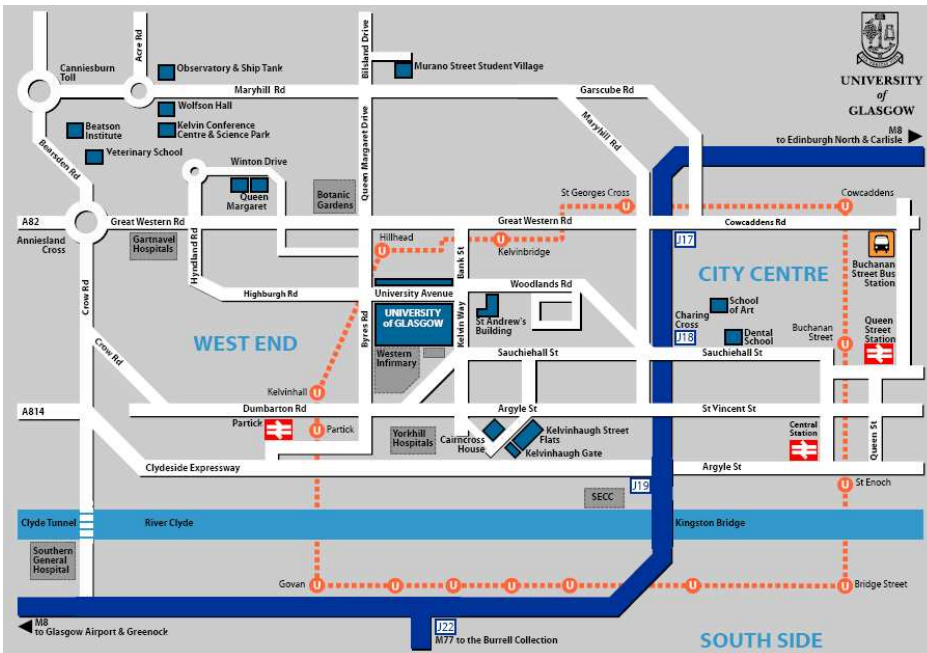

## Directions to the Venue

Glasgow University is located in the West End of Glasgow. The closest underground station is Hillhead, which is just a 5 minute walk from the venue. Bus routes 11 and 44 run through the main campus (along University Avenue) from the city centre. Taxis to the university cost about £20 from Glasgow International Airport and £5 from the city centre. Private hire taxis offer cheaper fares but have to be ordered by phone (e.g. 0141 339 0339).

The workshop will be held in the Western Infirmary Lecture Theatre, which is building B9 on maps of the campus (available at <http://www.gla.ac.uk/general/maps/campusmap.html>). It is most easily accessed via University Place, off Byres Road just south of University Avenue.