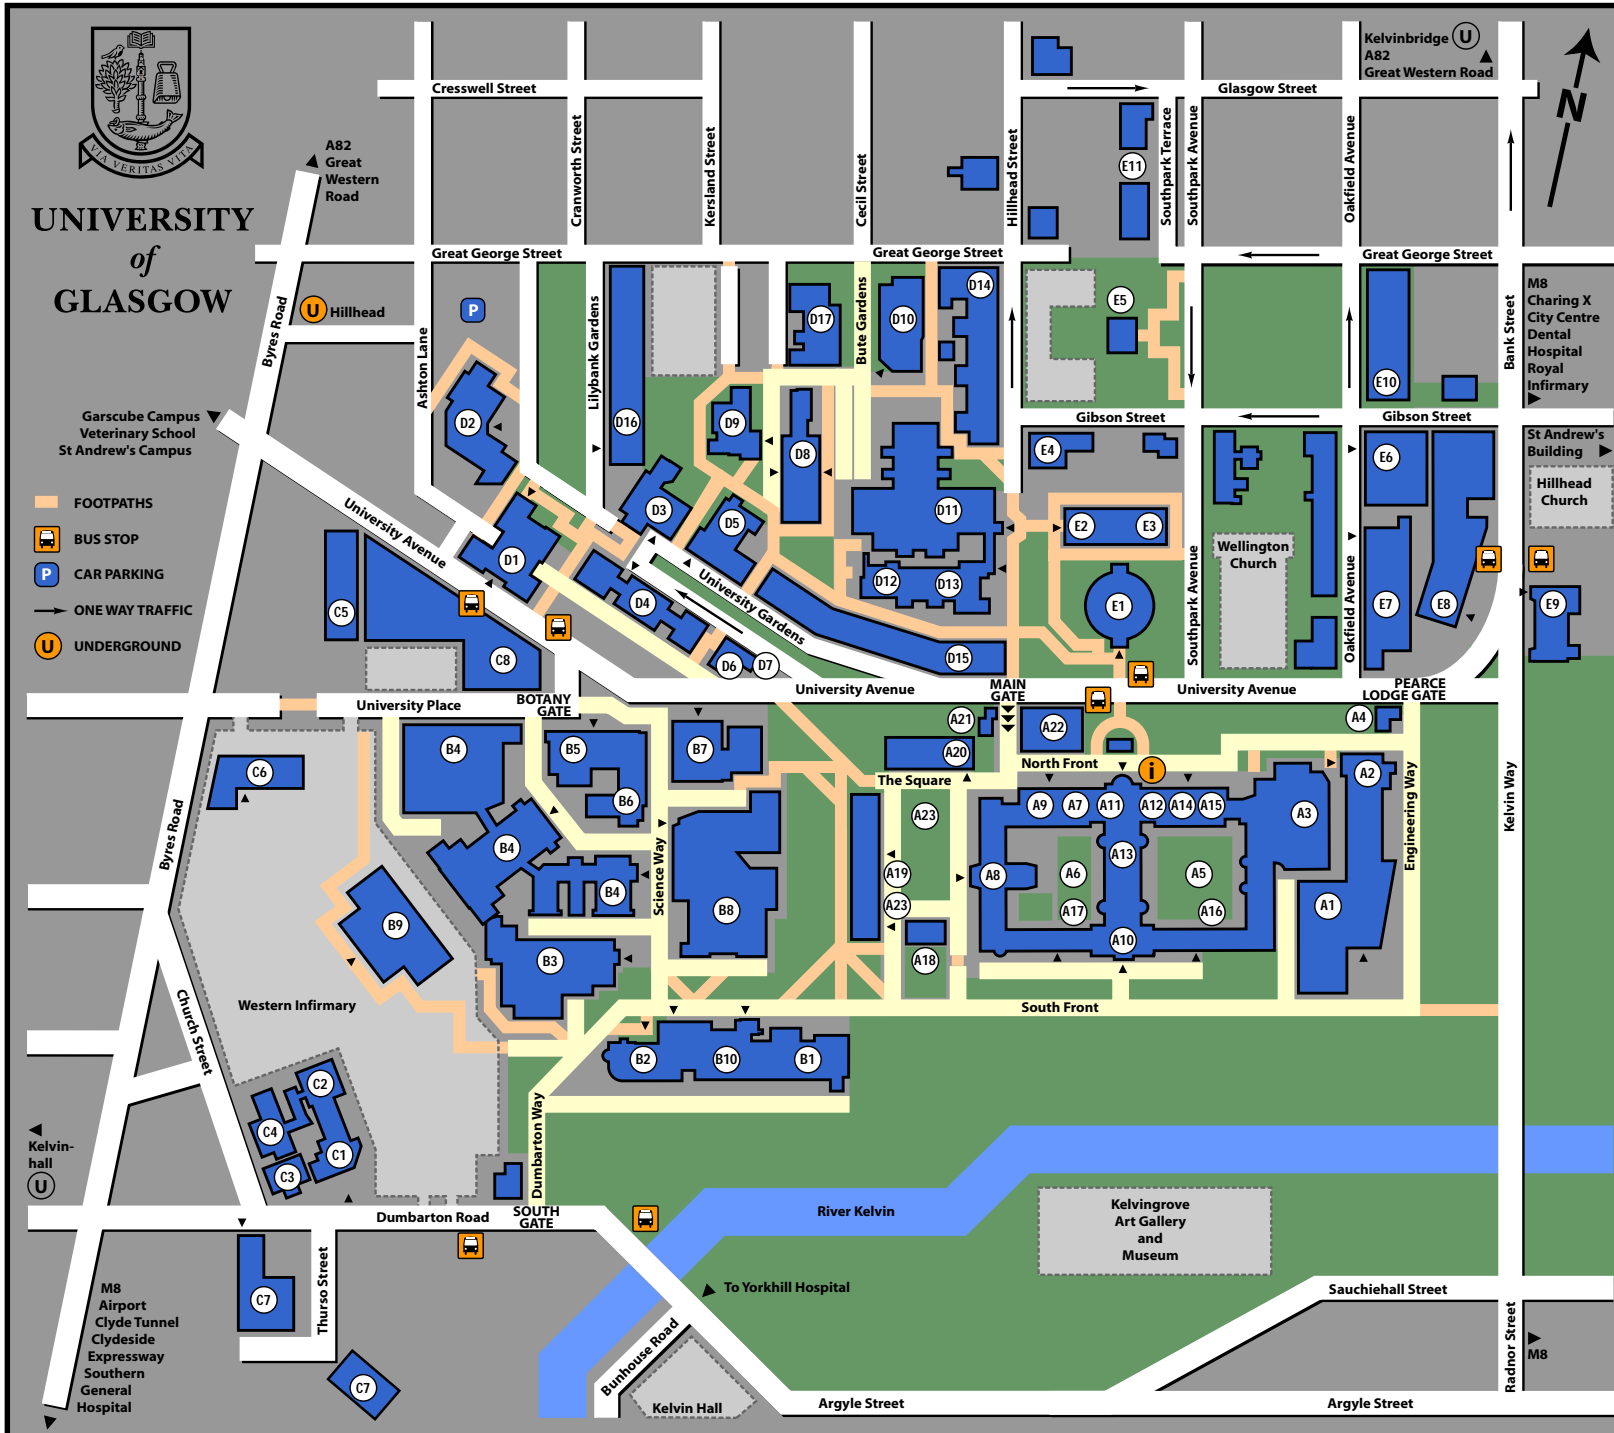

# UNIVERSITY of GLASGOW

Garscube Campus  
Veterinary School  
St Andrew's Campus

- FOOTPATHS
- BUS STOP
- CAR PARKING
- ONE WAY TRAFFIC
- UNDERGROUND

## Key to buildings

Accommodation	Kevin Building	B8
Service	Kevin Gallery	A7
Anderson College	Library	D11
Archives & Business	Lilybank Gardens	D16
Records	Lilybank House	D9
Adam Smith Building	The Mackintosh House	D13
Bower Building	Main Building	A10
Boyd Orr Building	Main Gatehouse	A21
Bute Hall	Mathematics Building	D4
Careers Service	Medical School Building	C8
Catholic Chaplaincy	Modern Languages	D5
Chapel	Officers' Training Corps	B5
Chaplaincy Centre	Pearce Lodge	A4
College Club	Pontecorvo Building	C3
Computing Service	Principal's Lodging	A18
Concert Hall	Queen Margaret Union	D3
Conference & Visitor Services	Rankine Building	E7
Davidson Building	Reading Room	E1
Dining Rooms	Refectory	E3
East Quadrangle	Registry: Enquiry Office	A17
Estates & Buildings	Robertson Building	C2
Florentine House	Senate Room	A17
Gardiner Institute	Student Recruitment & Admissions Service	A20
George Service House	Southpark House	E5
Gilmorehill Centre	The Square	A23
Graham Kerr Building	Stair Building	A19
Gregory Building	Stevenson Building	E6
Henry Jones Building	Thomson Building	A3
Hetherington Building	University Offices	A16
Hetherington House	University Union	E8
The Hub	Virology Institute	C4
Hunter Halls	Visitor Centre	A11
Hunterian Art Gallery	West Medical Building	B2
Hunterian Museum	West Quadrangle	A6
James Watt Building	Western Court	C5
John McIntyre Building	Western Lecture Theatre	B9
Joseph Black Building	Wolfson Building	B10
	Zoology Museum	B3

Main Building A10

Boyd Orr D1

The Library D11