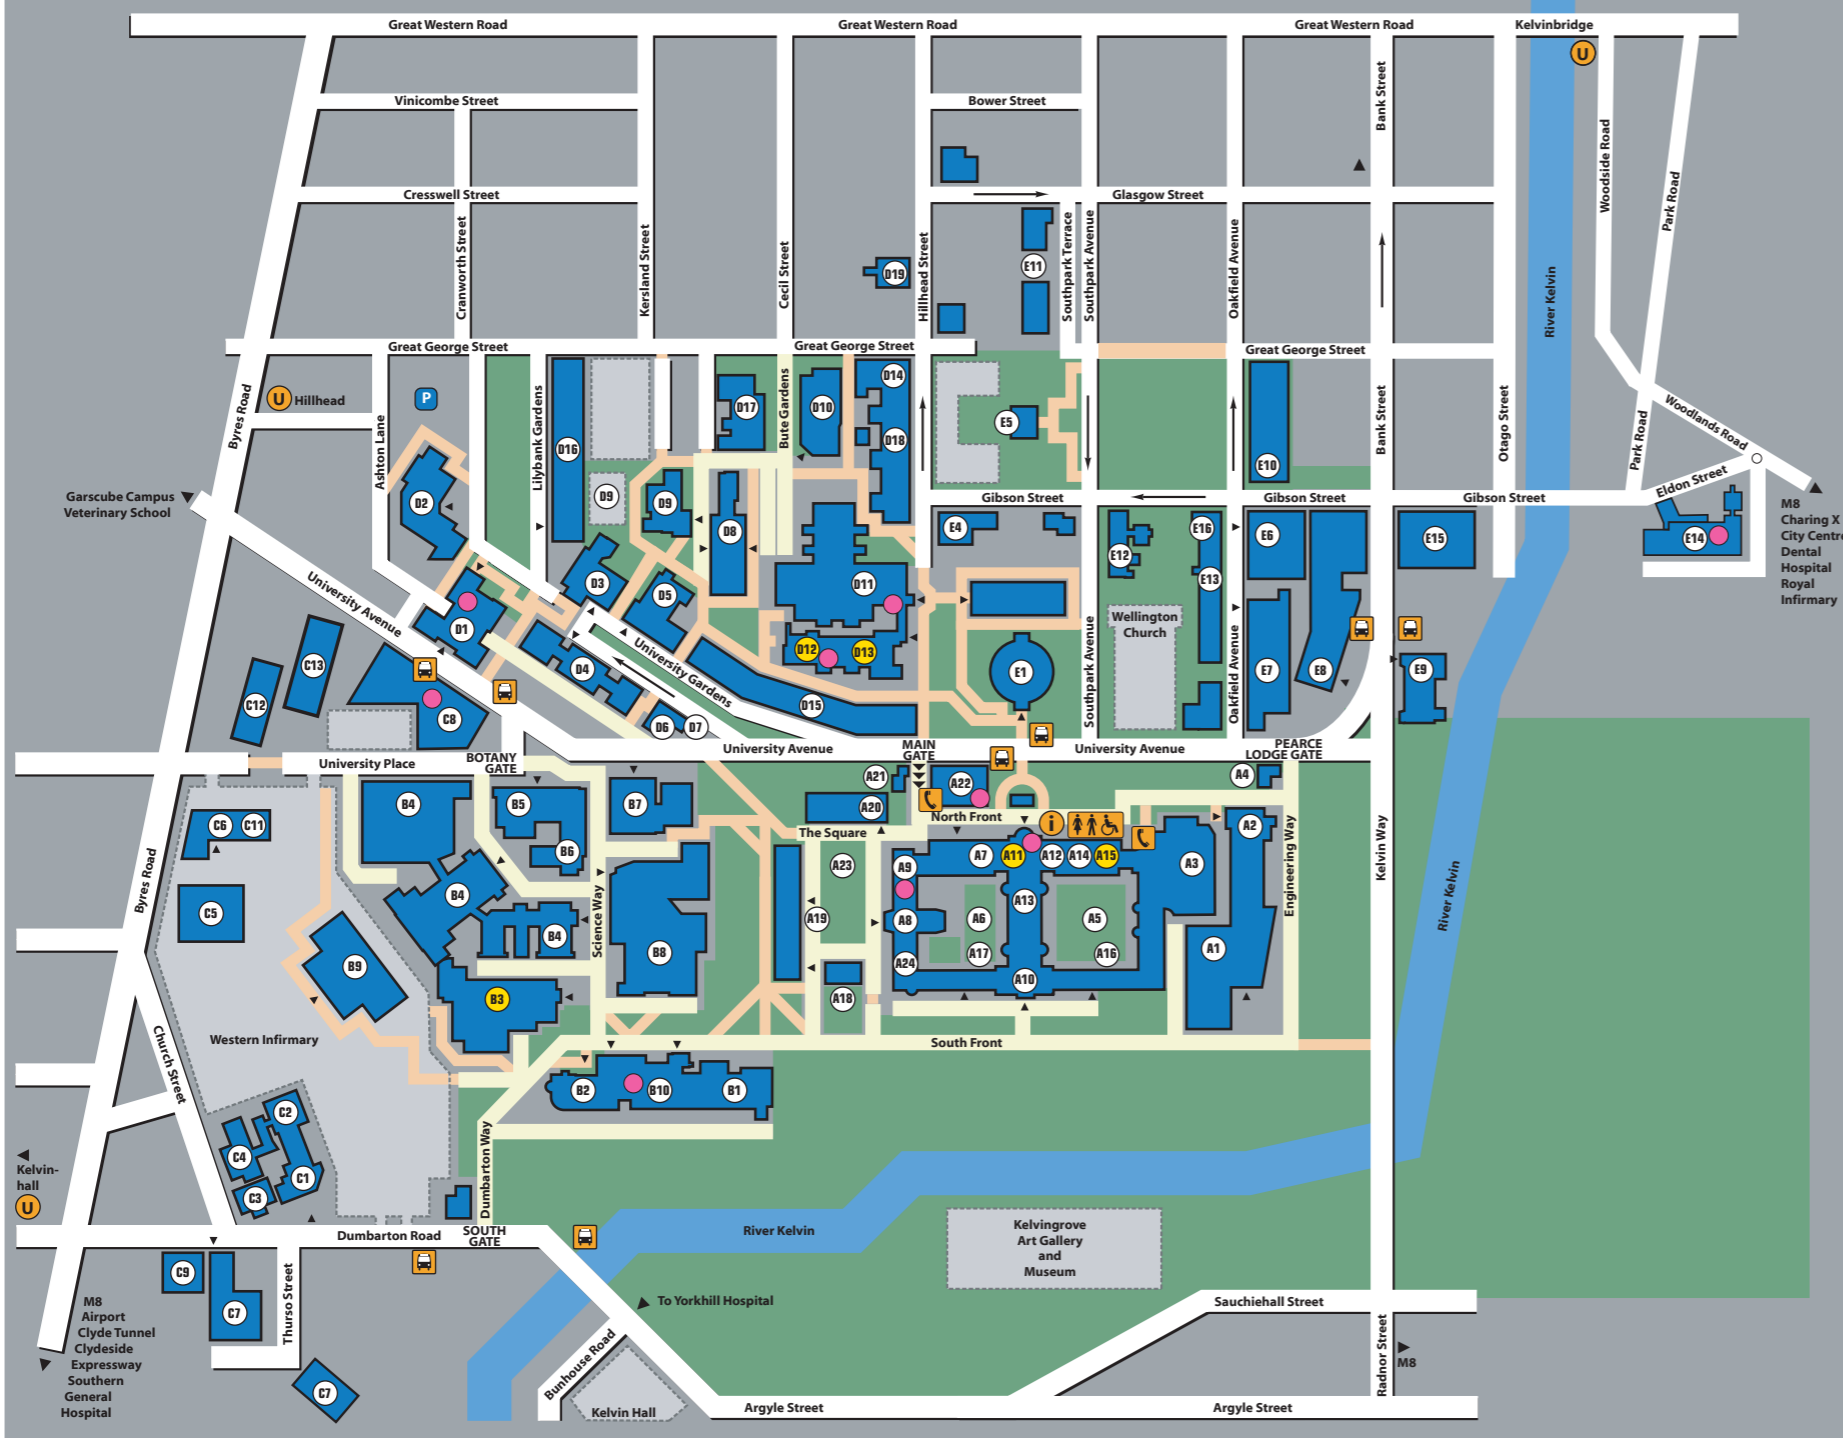

UNIVERSITY MAP

UNIVERSITY
of
GLASGOW

VISITOR ATTRACTIONS AND BUILDINGS OPENED TO THE PUBLIC

- CATERING FACILITIES
- FOOTPATHS
- BUS STOP
- CAR PARKING
- ONE WAY TRAFFIC
- UNDERGROUND
- INFORMATION
- TELEPHONES
- TOILETS

- VISITORS CENTRE
- HUNTERIAN MUSEUM
- HUNTERIAN ART GALLERY
- THE MACKINTOSH HOUSE
- ZOOLOGY MUSEUM

KEY TO BUILDINGS AND DEPARTMENTS: