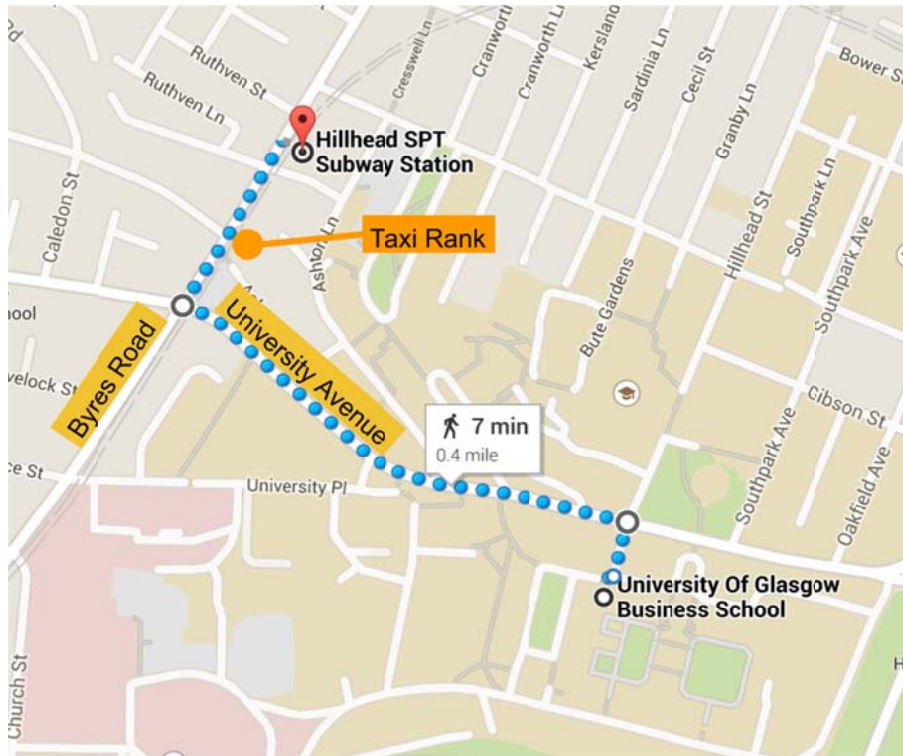

Directions from Hillhead Subway Station to the University Main Gate

After leaving the subway station, turn left and walk along Byres Road for two minutes. When you arrive at the crossroads with University Avenue (which you can recognise by the black-coloured Tennent's bar to your right, on the other side of the road) turn left, going uphill on University Avenue.

Continue walking up University Avenue until you see a pedestrian crossing at the top of the hill. If you are on the right place, you are straight across the road from the University Main Gate. Cross the street and walk through the main gate.

University Main Gate